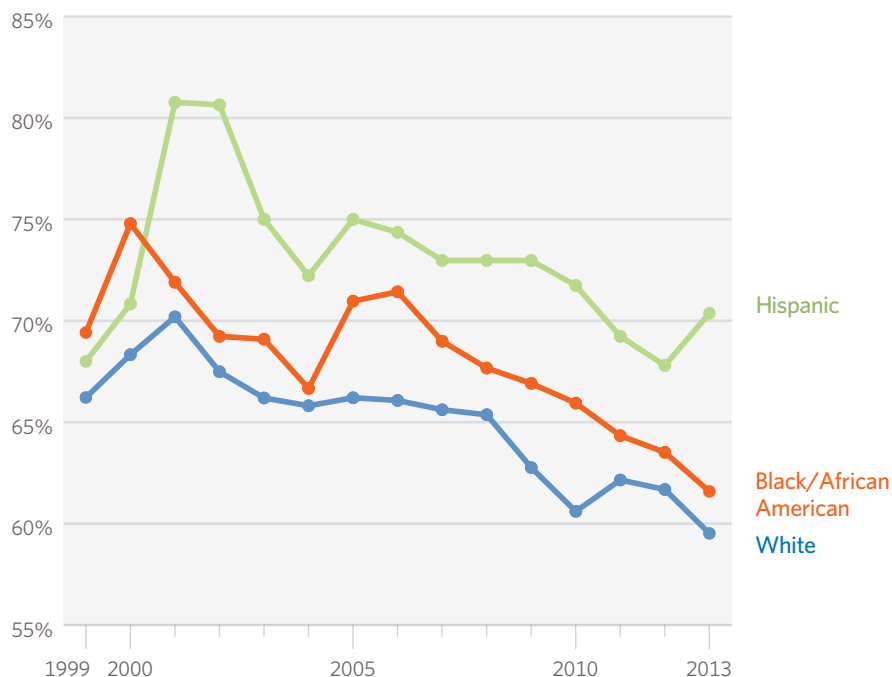

The Labor Market Decline Over the Past 15 Years in Delaware

The labor participation rate—the share of the population in the labor force—has dropped significantly across the U.S. since the recession. Delaware, which finished 2013 ranked **No. 39**, has faced a similar decline in its labor force participation rate.

BY GENDER

BY RACE

Note: Racial data for Asians are not shown because they represent less than 5 percent of the total state population.

Source: U.S. Department of Labor, Bureau of Labor Statistics.