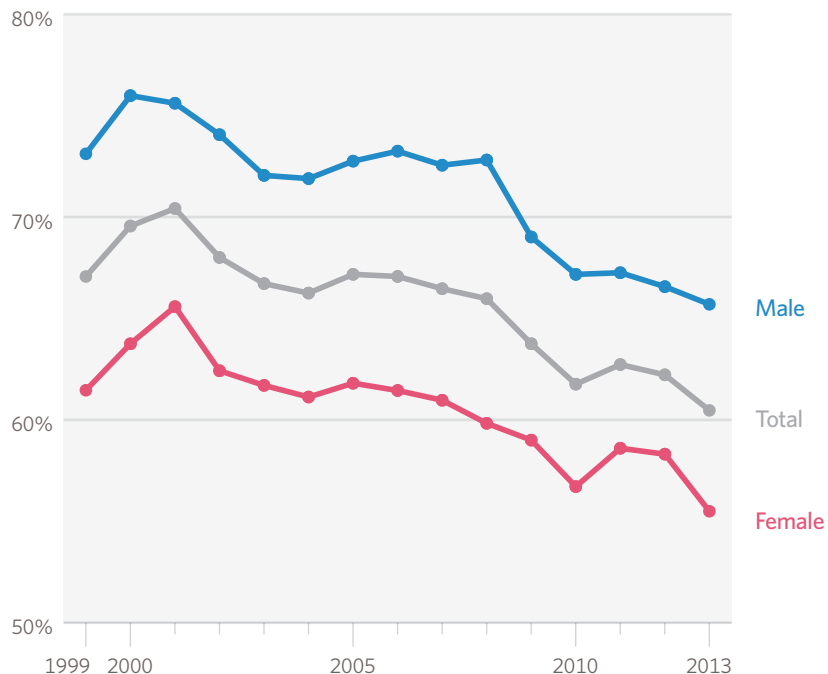

The Labor Market Decline Over the Past 15 Years in Delaware

The labor participation rate—the share of the population in the labor force—has dropped significantly across the U.S. since the recession. Delaware, which finished 2013 ranked **No. 39**, has faced a similar decline in its labor force participation rate.

BY GENDER

BY RACE

Note: Racial data for Asians are not shown because they represent less than 5 percent of the total state population.

Source: U.S. Department of Labor, Bureau of Labor Statistics.